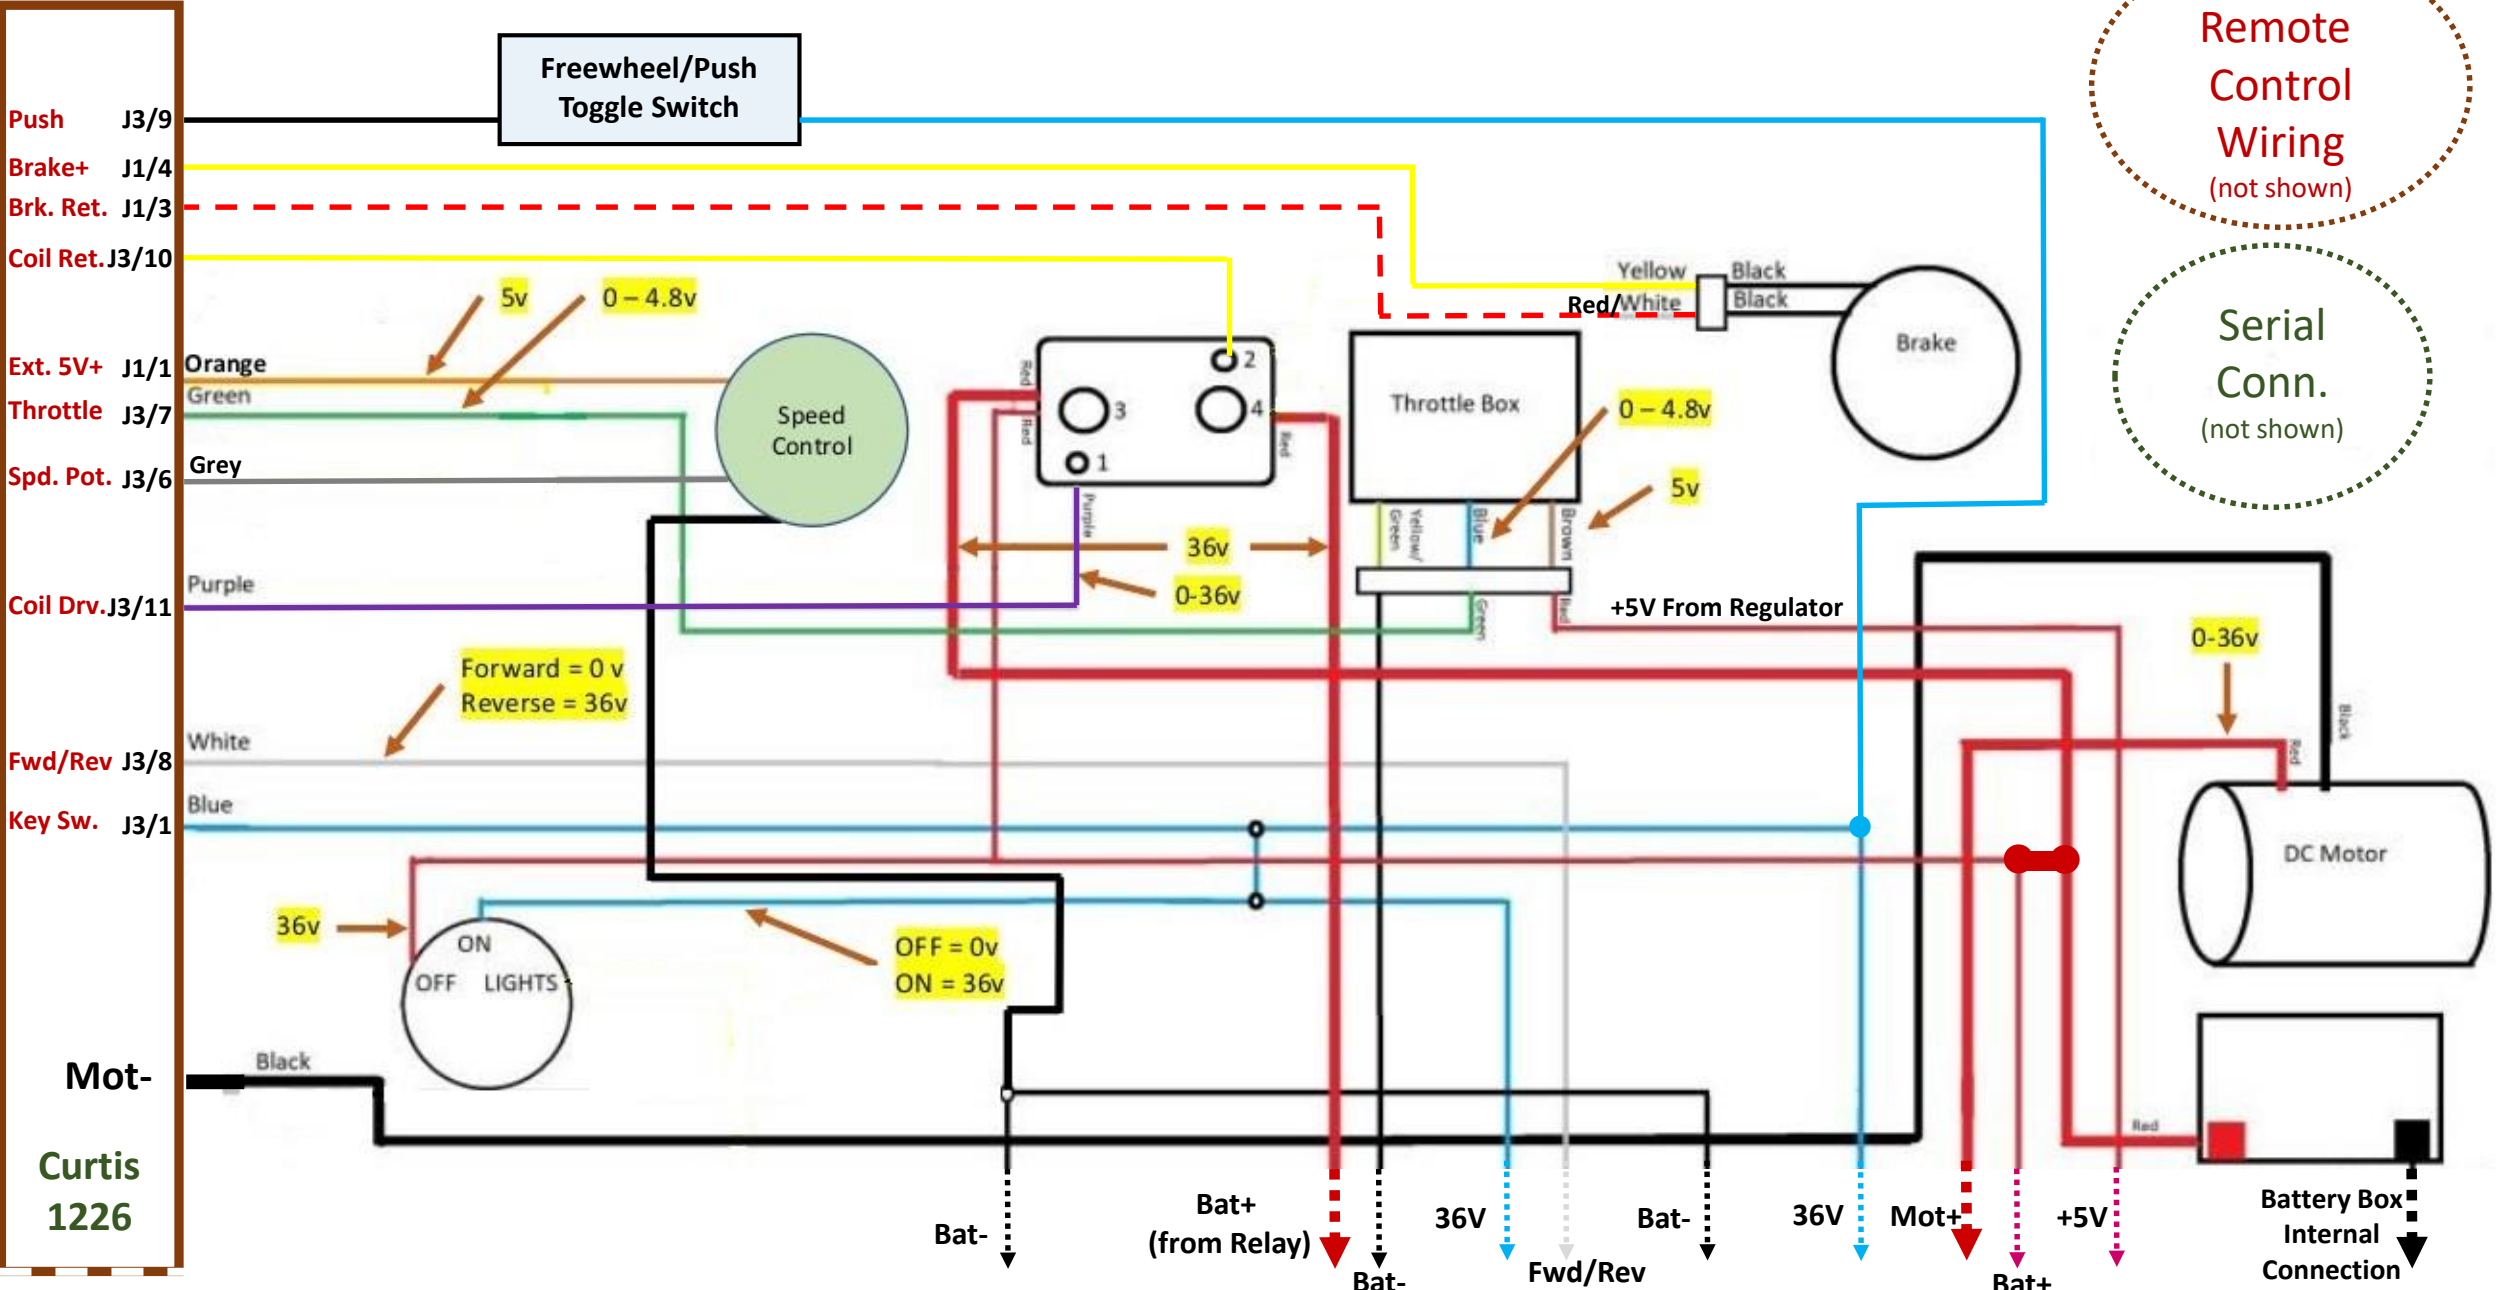

# Cricket RX-5 (w. Curtis 1226 Controller) Wiring Diagram (pg.1)

Remote Control Wiring (not shown)

Serial Conn. (not shown)

# Cricket RX-5 (w. Curtis 1226 Controller) Wiring Diagram (pg.2)

**Curtis 1226**  
Batt+ (From Relay)  
Batt-  
Mot+